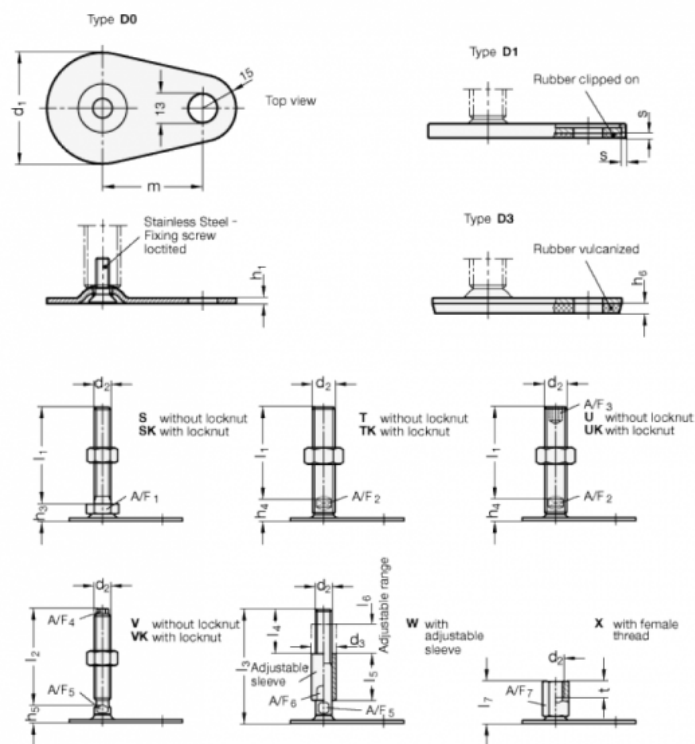

Article number: 204380M10100D1SK  
 Description: E+G levelling foot  
 GN 43-80-M10-100-D1-SK  
 Note: SK With nut, External hexagon at the bottom

## Measures

A/F1 = 17	s = 2
d1 = 80	
d2 = M10	
h1 = 3	
h3 = 12	
h6 =	
l1 = 100	
m = 70	